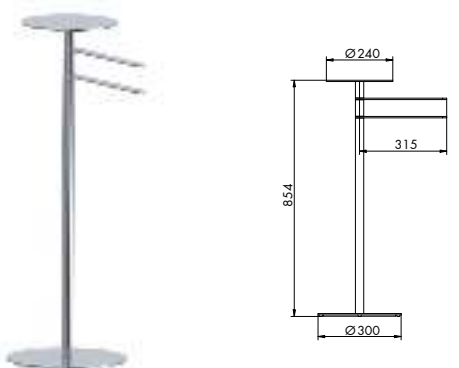

01-7359

€

ALTRE FINITURE

XX-7359

€

x M*

7359/1

PIANTANA PORTASALVIETTE C/RIPIANO
JOINTED TOWEL RACK