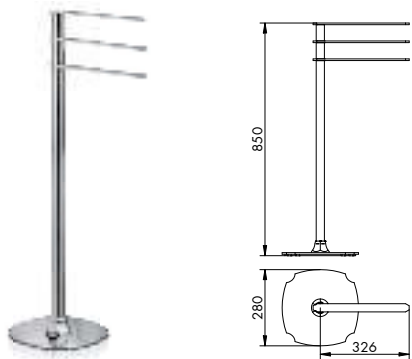

x M\*

ACCESSORI  
BAGNO  
STRESA

1762/60

PORTASALVIETTE DA 60 CM  
TOWEL RACK 60 CM

CROMATO	
01-1762/60	€

ALTRE FINITURE	
XX-1762/60	€ x M*

1759

PIANTANA PORTASALVIETTE  
JOINTED TOWEL RACK

CROMATO	
01-1759	€

ALTRE FINITURE	
XX-1759	€ x M*

1759/2

PIANTANA PORTASALVIETTE, PORTAROTOLO E PORTASCOPINO  
JOINTED TOWEL RACK, TOILET ROLL AND TOILET-BRUSH RACK

CROMATO	
01-1759/2	€

ALTRE FINITURE	
XX-1759/2	€ x M*