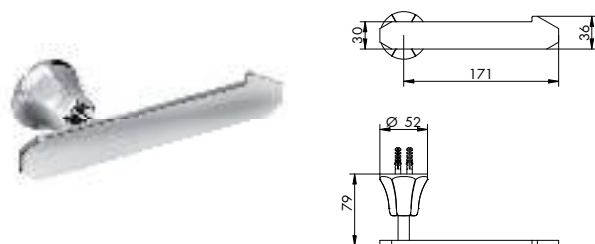

CROMATO	
01-1764	€

ALTRE FINITURE	
XX-1764	€ x M*