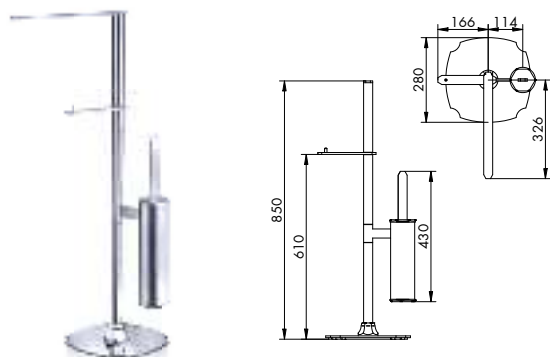

1759/2

PIANTANA PORTASALVIETTE, PORTAROTOLO E PORTASCOPINO
JOINTED TOWEL RACK, TOILET ROLL AND TOILET-BRUSH RACK

CROMATO	
01-1759/2	€

ALTRE FINITURE	
XX-1759/2	€ x M*

1764

PORTAROTOLO
TOILET-ROLL HOLDER