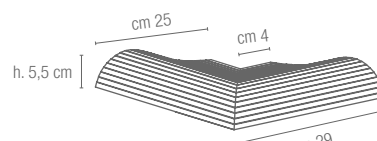

Art. 9667 Pool Wave ▲
cm 25x29 - 9 7/8"x11 1/2"